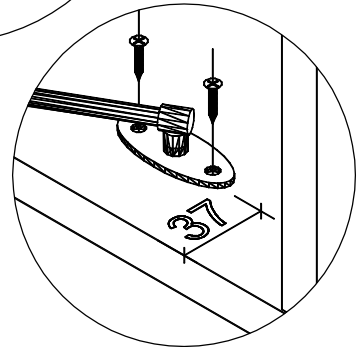

Wall Flat up Unit With One Door

A:12pcs
ø7x48mm

B:12pcs
ø8x40mm

C:2pcs

D:1pcs

E:16pcs
ø4x16mm

F:2pcs

5

E:4pcs 

6

D:1pcs 

E:8pcs 

F:2pcs 

Wall Flat up Unit With One Door

A:12pcs
ø7x48mm

B:8pcs
ø8x40mm

C:2pcs

D:1pcs

E:16pcs
ø4x16mm

F:2pcs

5

E:4pcs 

6

D:1pcs 