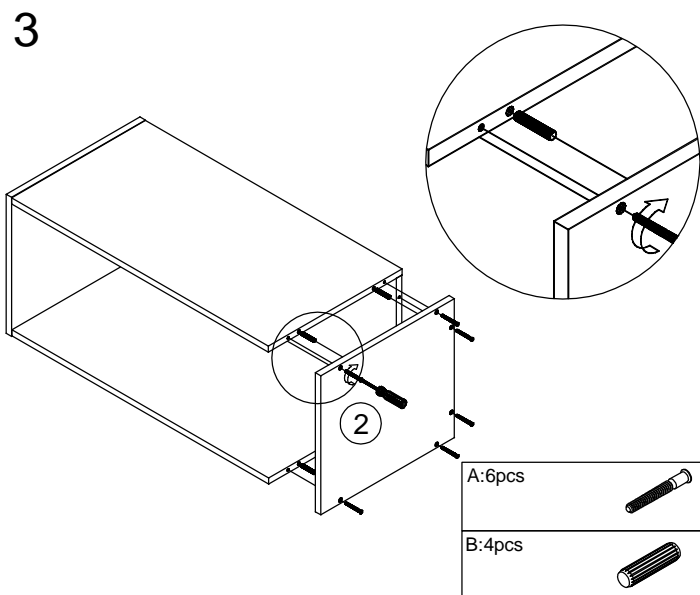

Wall Flat up Unit With One Door

A:12pcs
ø7x48mm

B:12pcs
ø8x40mm

C:2pcs

D:1pcs

E:16pcs
ø4x16mm

F:2pcs

5

E:4pcs 

6

D:1pcs 

E:8pcs 

F:2pcs 

Wall Flat up Unit With One Door

A:12pcs
ø7x48mm

B:8pcs
ø8x40mm

C:2pcs

D:1pcs

E:16pcs
ø4x16mm

F:2pcs

5

E:4pcs 

6

D:1pcs 