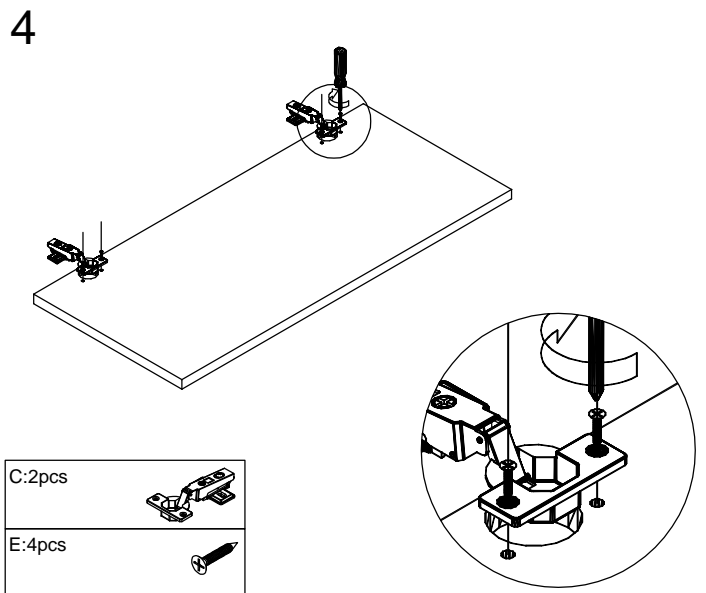

Wall Flat up Unit With One Door

A:12pcs
ø7x48mm

B:12pcs
ø8x40mm

C:2pcs

D:1pcs

E:16pcs
ø4x16mm

F:2pcs

5

E:4pcs 

6

D:1pcs 

E:8pcs 

F:2pcs 

Wall Flat up Unit With One Door

A:12pcs
ø7x48mm

B:8pcs
ø8x40mm

C:2pcs

D:1pcs

E:16pcs
ø4x16mm

F:2pcs

5

E:4pcs 

6

D:1pcs 