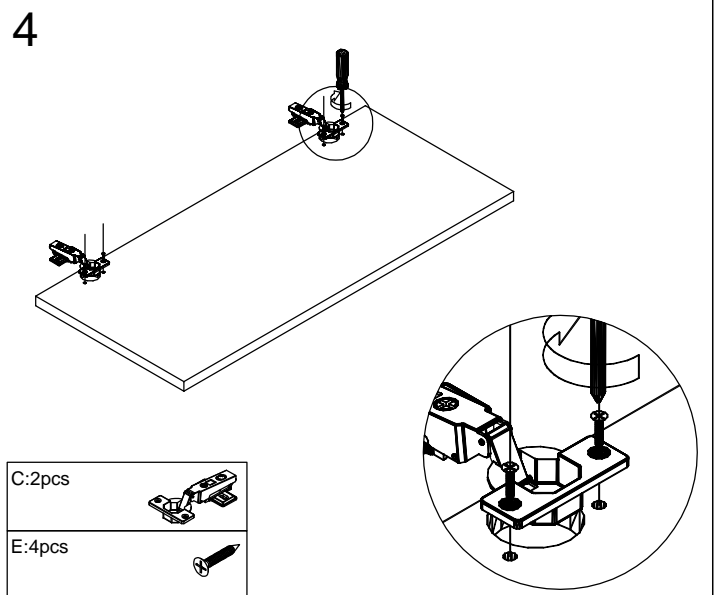

Wall Flat up Unit With One Door

A:12pcs
ø7x48mm

B:12pcs
ø8x40mm

C:2pcs

D:1pcs

E:16pcs
ø4x16mm

F:2pcs

5

E:4pcs 

6

D:1pcs 

E:8pcs 

F:2pcs 

Wall Flat up Unit With One Door

A:12pcs
ø7x48mm

B:8pcs
ø8x40mm

C:2pcs

D:1pcs

E:16pcs
ø4x16mm

F:2pcs

5

E:4pcs 

6

D:1pcs 