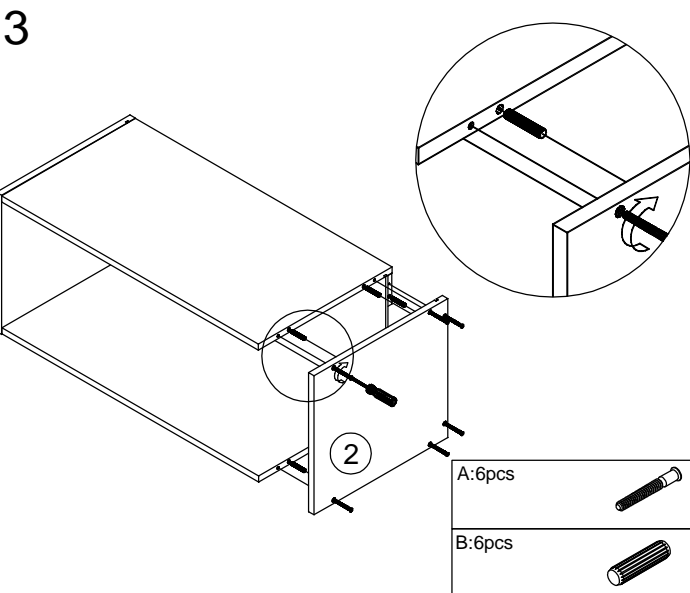

Wall Flat up Unit With One Door

A:12pcs
ø7x48mm

B:12pcs
ø8x40mm

C:2pcs

D:1pcs

E:16pcs
ø4x16mm

F:2pcs

5

E:4pcs 

6

D:1pcs 

E:8pcs 

F:2pcs 

Wall Flat up Unit With One Door

A:12pcs
ø7x48mm

B:8pcs
ø8x40mm

C:2pcs

D:1pcs

E:16pcs
ø4x16mm

F:2pcs

5

E:4pcs 

6

D:1pcs 