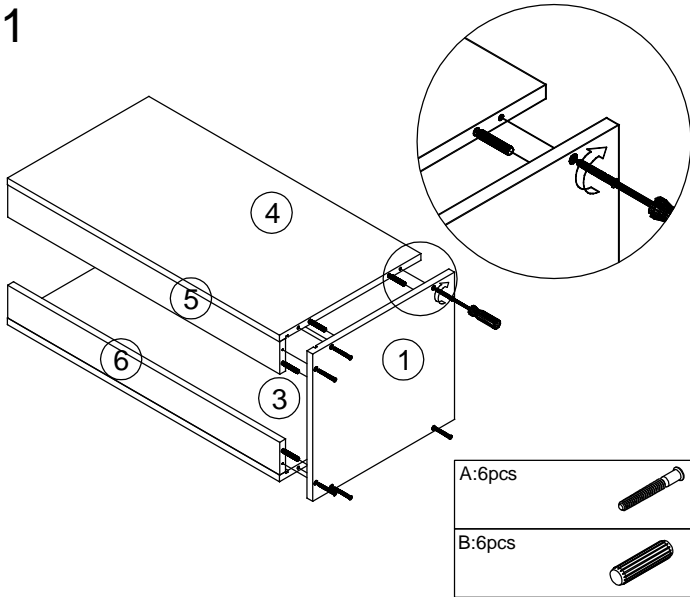

Wall Flat up Unit With One Door

A:12pcs
ø7x48mm

B:12pcs
ø8x40mm

C:2pcs

D:1pcs

E:16pcs
ø4x16mm

F:2pcs

5

E:4pcs 

6

D:1pcs 

E:8pcs 

F:2pcs 

Wall Flat up Unit With One Door

A:12pcs
ø7x48mm

B:8pcs
ø8x40mm

C:2pcs

D:1pcs

E:16pcs
ø4x16mm

F:2pcs

5

E:4pcs 

6

D:1pcs 